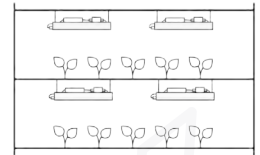

GROW SERIES

MECHANICAL DATA

Installation:	Suspended with hooks, chains or EasyRolls
Casing:	Extruded aluminum, powder coated
Lampshade:	Tempered Optiwhite™ glass

ELECTRICAL DATA

Supply voltage:	230 VAC 50 Hz
Power factor:	0,95
Electrical connection:	Provided separately / electrical cable and 230 V plug
Protection class:	I

OPTICAL DATA

Light distribution:	Axial symmetry
Lighting angle:	120°
Dimmable:	Using built-in controller or <i>Bilberry Essentials</i> App
Light sources:	SMD by Samsung, Osram and Seoul

GENERAL INFORMATION

Protection degree:	IP65
Warranty:	5 years
Application:	Grow-box / Indoor facility / Greenhouse
Working temperature range:	-40 to +60 °C